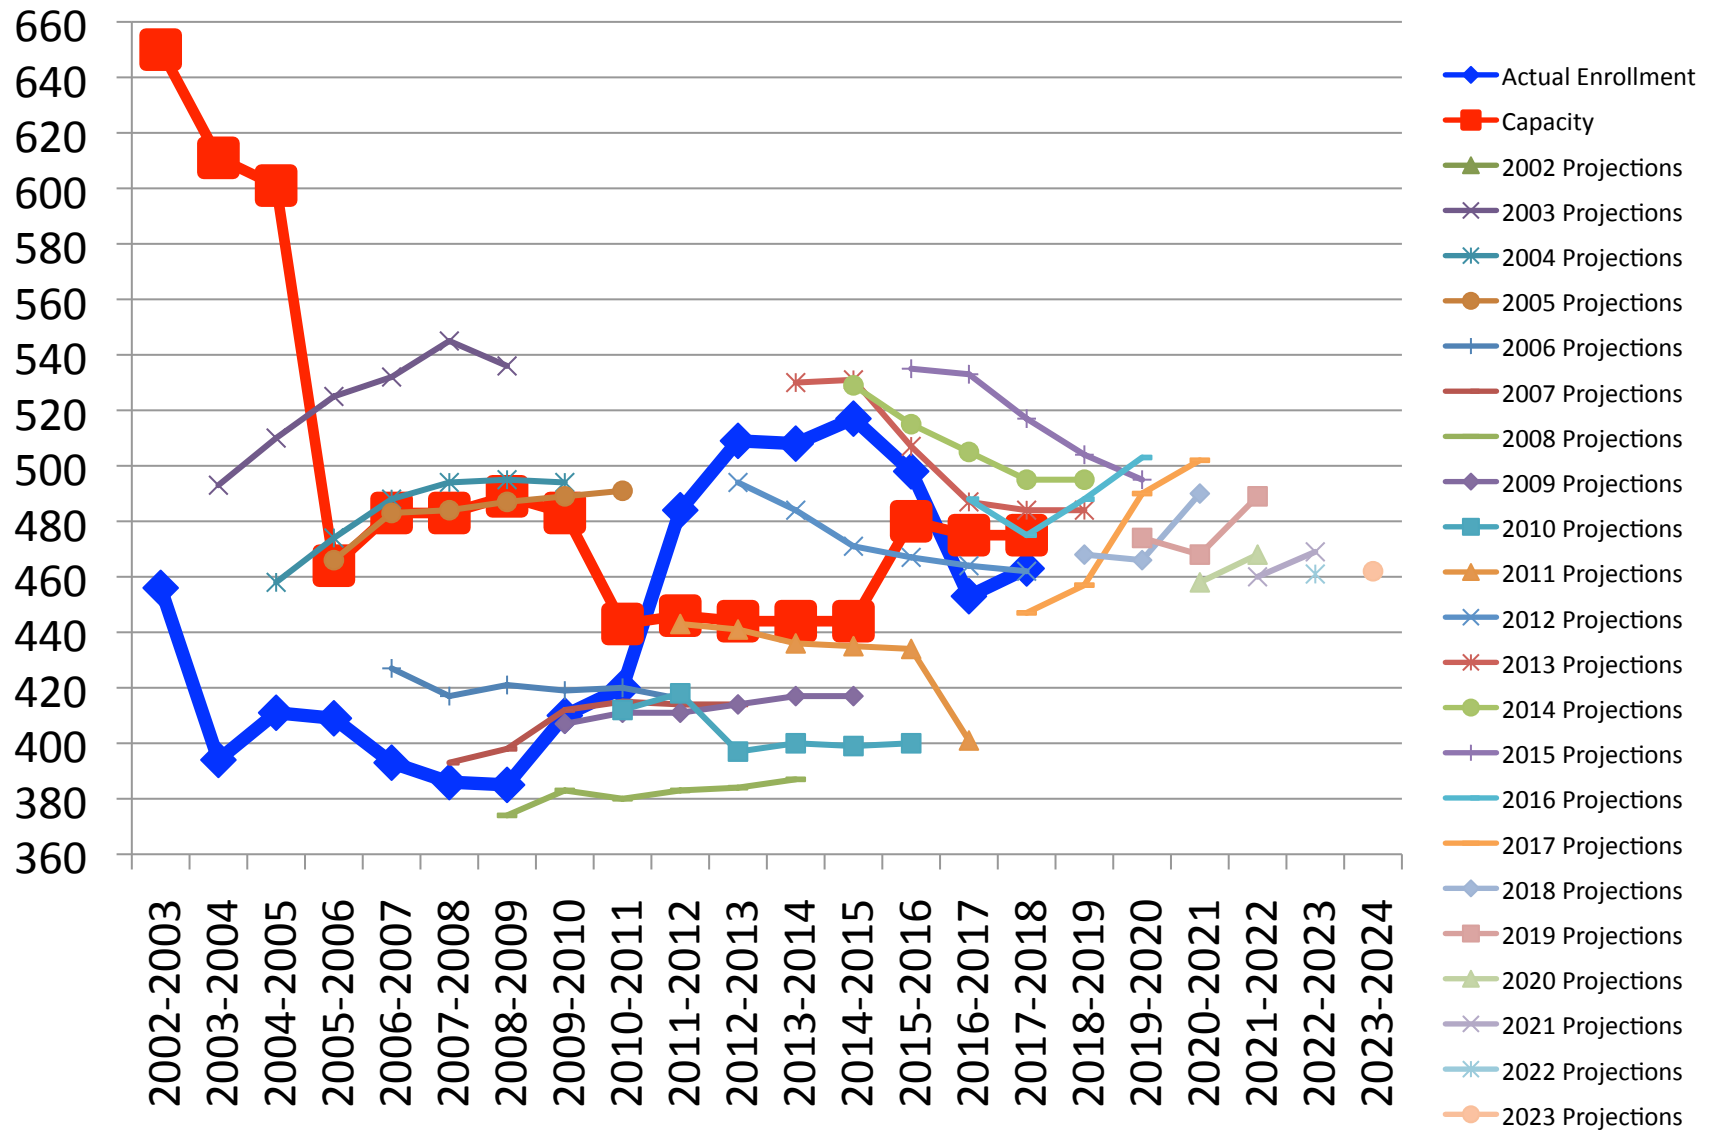

# New Hampshire Estates Elementary School – Enrollment, Projections and Capacity\*

New Hampshire Estates enrollment peaked from 2013-2015. MCPS is projecting New Hampshire Estates to be close to capacity in the coming years, however, there is considerable variation between projected enrollment and actual enrollment at this school over time.

\*MCPS data as of March 2018