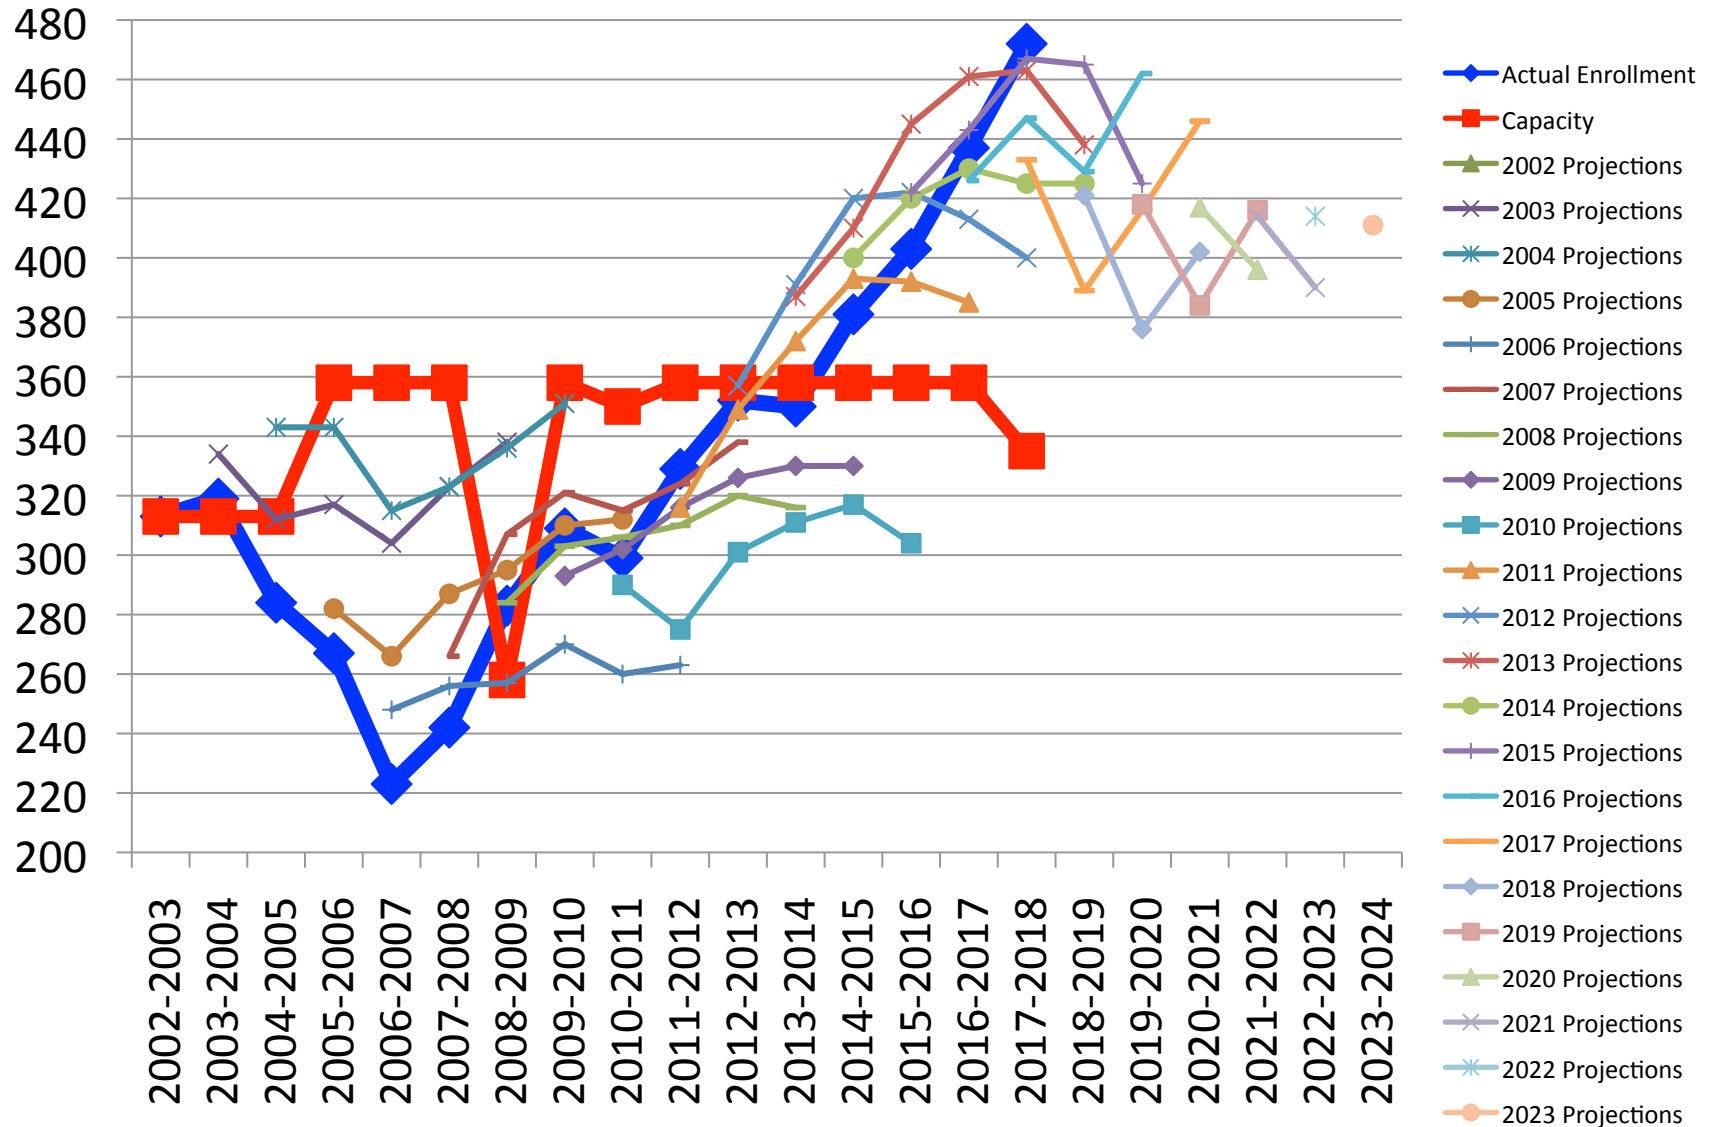

# Oak View Elementary School – Enrollment, Projections and Capacity\*

Oak View enrollment has steadily increased over the past 11 years and is now far exceeding capacity. MCPS is projecting that Oak View will continue to be over capacity in the coming years, and the enrollment trend indicates that MCPS may be under-projecting future enrollment.

\*MCPS data as of March 2018